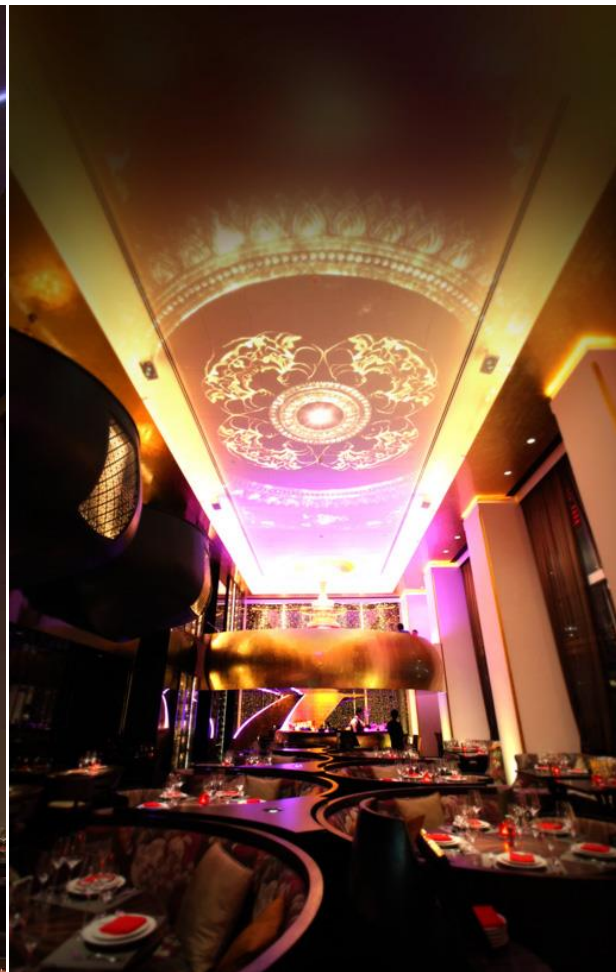

THAILAND Large Venue Projector Success Case

Site : Galaxy Pub & Restaurant
Location : Bangkok, TH
Model : D6510
Qty : 1 unit

THAILAND Large Venue Projector Success Case

Site : **Miracle Grand Hotel**
Location : **Bangkok, TH**
Model : **DX6831**
Qty : **5 units**

THAILAND Large Venue Projector Success Case

Site : OSHA Restaurant(Out-side)
Location : Bangkok, TH
Model : D8900
Qty : 1 unit / Mapping

THAILAND Large Venue Projector Success Case

Site : OSHA Restaurant(inside)
Location : Bangkok, TH
Model : D5010
Qty : 3 units / Edge-Blending