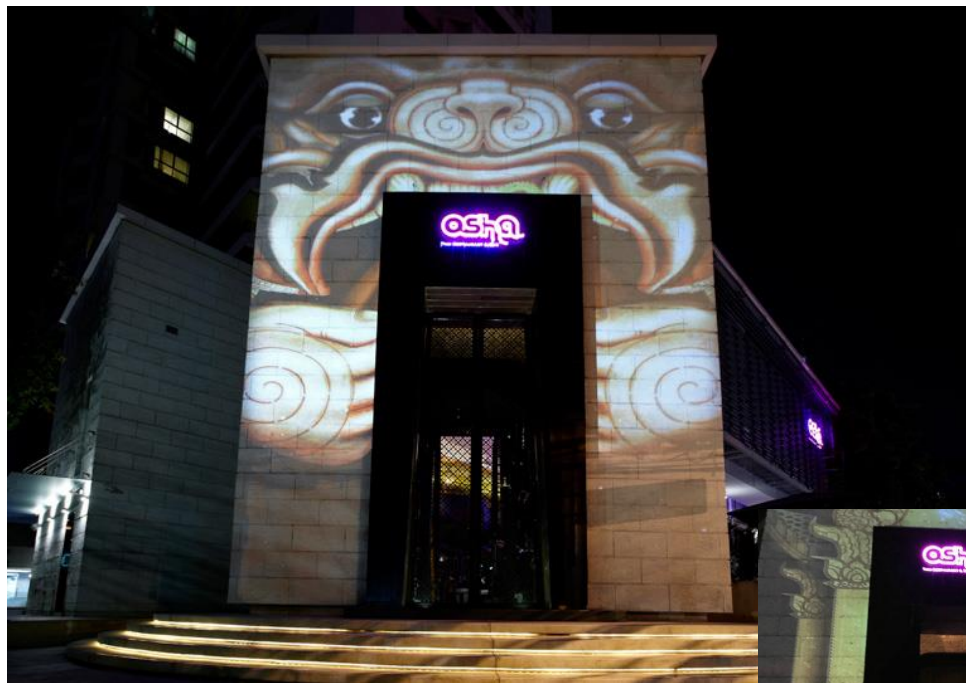

THAILAND Large Venue Projector Success Case

Site : Galaxy Pub & Restaurant
Location : Bangkok, TH
Model : D6510
Qty : 1 unit

THAILAND Large Venue Projector Success Case

Site : **Miracle Grand Hotel**
Location : **Bangkok, TH**
Model : **DX6831**
Qty : **5 units**

THAILAND Large Venue Projector Success Case

Site : OSHA Restaurant(Out-side)
Location : Bangkok, TH
Model : D8900
Qty : 1 unit / Mapping

THAILAND Large Venue Projector Success Case

Site : OSHA Restaurant(inside)
Location : Bangkok, TH
Model : D5010
Qty : 3 units / Edge-Blending