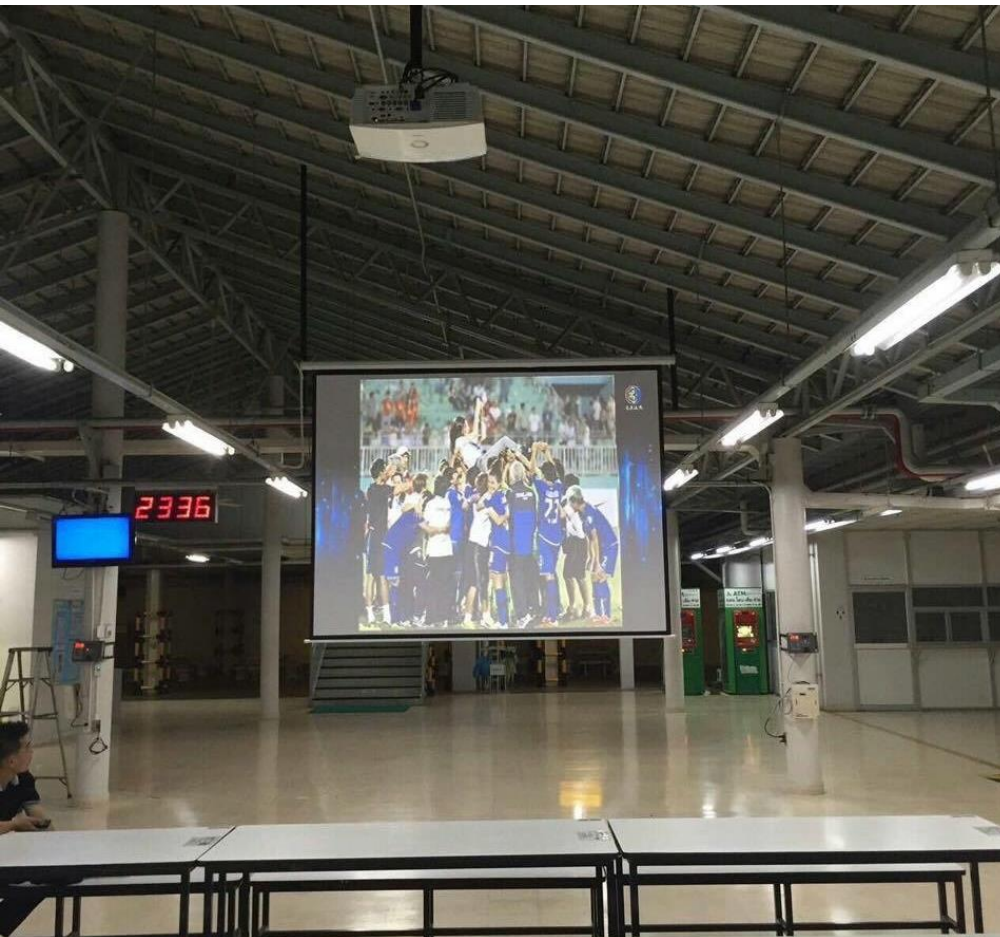

THAILAND Large Venue Projector Success Case

Site : Nawanakorn Estate
Location : Bangkok, TH
Model : D5010
Qty : 1 unit