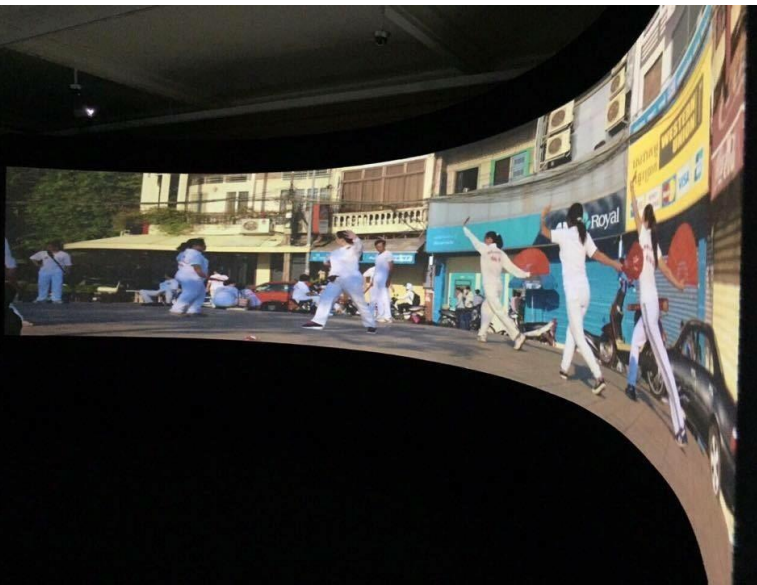

THAILAND Large Venue Projector Success Case

Site : National Science Museum
Location : Phathumtani, TH
Model : D5010
Qty : 3 unit / Edge-Blending