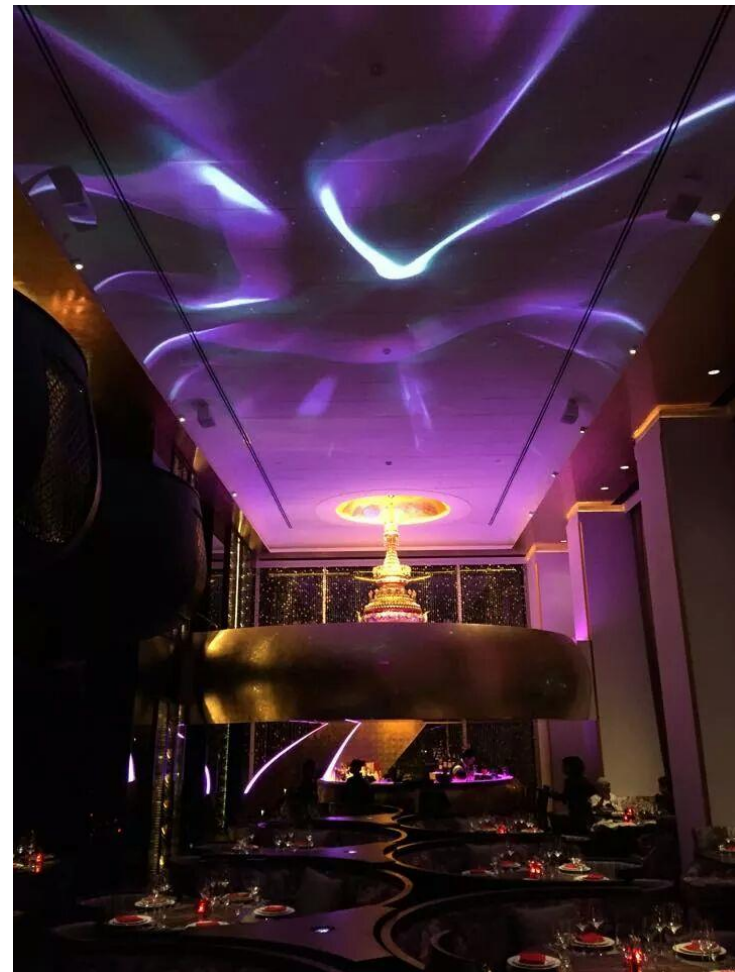

THAILAND Large Venue Projector Success Case

Site : OSHA Restaurant(inside)
Location : Bangkok, TH
Model : D5010
Qty : 3 units / Edge-Blending