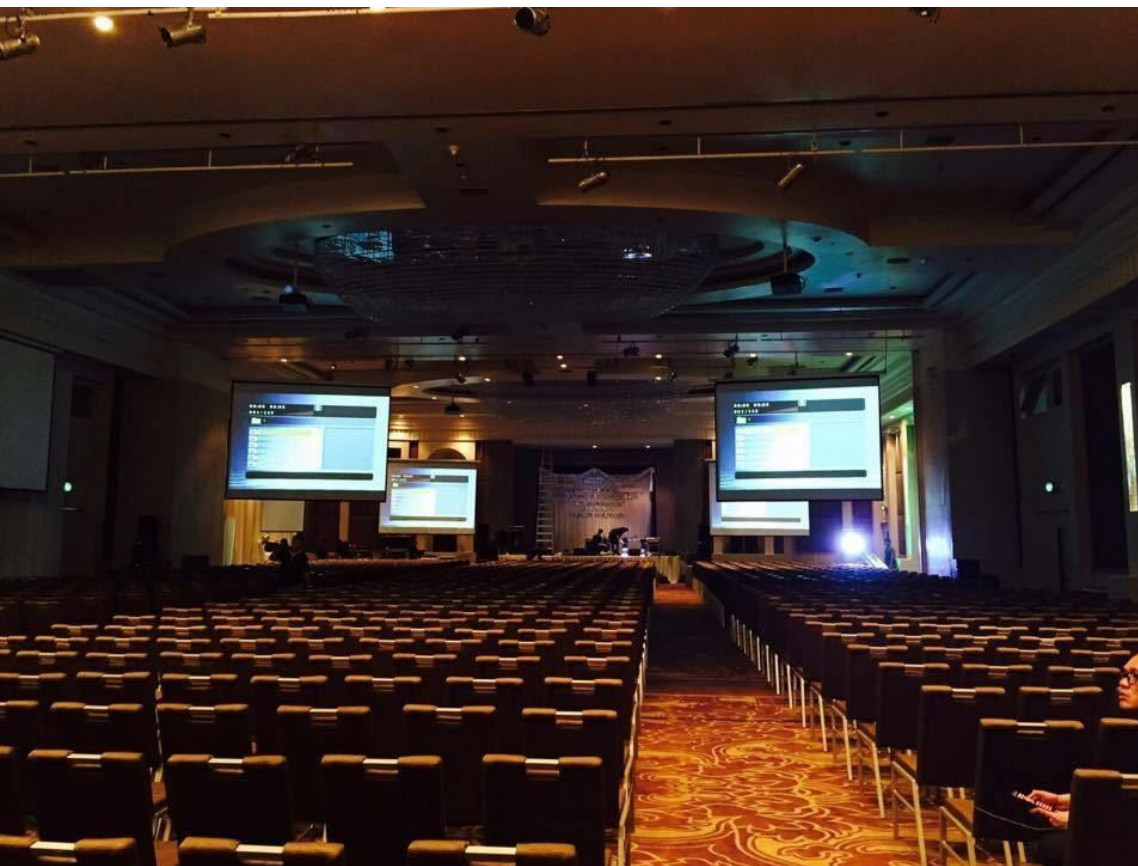

Site : Nawanakorn Estate
Location : Bangkok, TH
Model : D5010
Qty : 1 unit

THAILAND Large Venue Projector Success Case

Site : National Science Museum
Location : Phathumtani, TH
Model : D5010
Qty : 3 unit / Edge-Blending

THAILAND Large Venue Projector Success Case

Site : Galaxy Pub & Restaurant
Location : Bangkok, TH
Model : D6510
Qty : 1 unit

THAILAND Large Venue Projector Success Case

Site : **Miracle Grand Hotel**
Location : **Bangkok, TH**
Model : **DX6831**
Qty : **5 units**